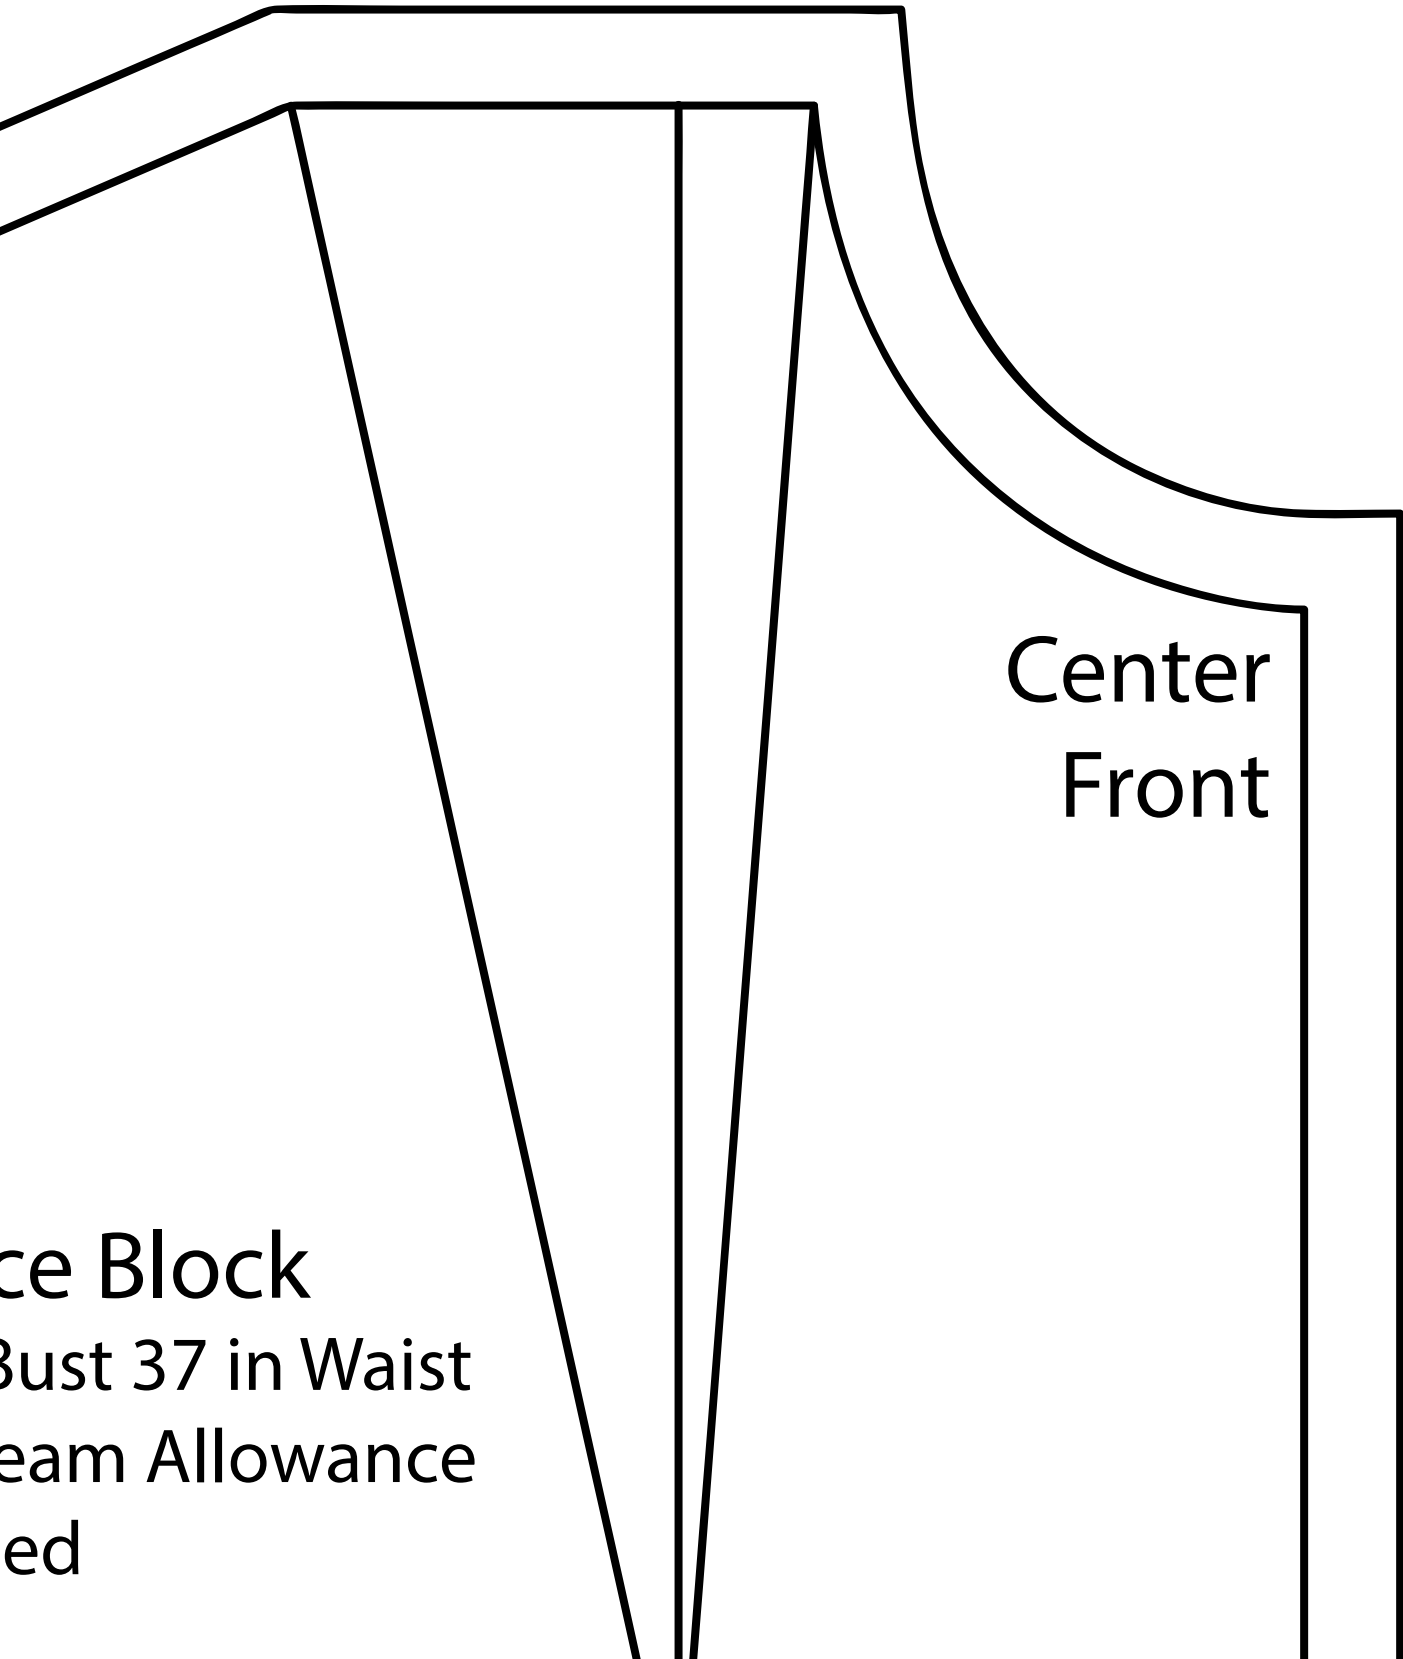

Center
Back

Bodice
41 in B
.5 in S
Includ

Center
Front

ce Block
Bust 37 in Waist
eam Allowance
ed

Bustline

Bustline